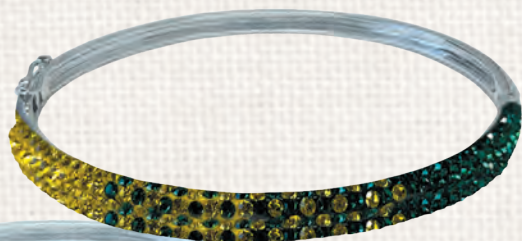

JL819

JL820

JL819 Chelsea Taylor® Crystal 4mm Bangles

JL819 - Rhodium or Gold-Plated Brass- 12-piece minimum
JL819SS - Sterling Silver 6-piece minimum

JL820 Chelsea Taylor® Crystal 6mm Bangles

JL820 - Rhodium or Gold-Plated Brass- 12-piece minimum
JL820SS - Sterling Silver 6-piece minimum

Custom molded bangles emblazoned with school color premium quality Preciosa® Czech crystals. Hinged for easy access.

Snap closure with double safety latches.

Crystal Colors: Most Colors Are Available.

JL830

JL831

JL830 Chelsea Taylor® Crystal Football Bangles

JL830 - Rhodium-Plated Brass 12-piece minimum
JL830SS - Sterling Silver 6-piece minimum

JL831 Chelsea Taylor® Crystal Helmet Bangles

JL831 - Rhodium-Plated Brass 12-piece minimum
JL831SS - Sterling Silver 6-piece minimum

Expandable custom molded bangle with hand crafted shaped pendant emblazoned with school color premium quality Preciosa® Czech crystals.

Crystal Colors: Most Colors Are Available.

JL832

JL833

JL832 Chelsea Taylor® Crystal Basketball Bangles

JL832 - Rhodium-Plated Brass 12-piece minimum
JL832SS - Sterling Silver 6-piece minimum

JL833 Chelsea Taylor® Crystal Baseball Bangles

JL833 - Rhodium-Plated Brass 12-piece minimum
JL833SS - Sterling Silver 6-piece minimum

Expandable custom molded bangle with hand crafted shaped pendant emblazoned with school color premium quality Preciosa® Czech crystals.

Crystal Colors: Most Colors Are Available.