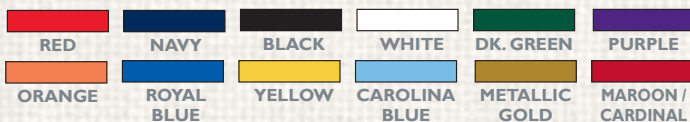

BEAD COLORS FOR JL188

JL243