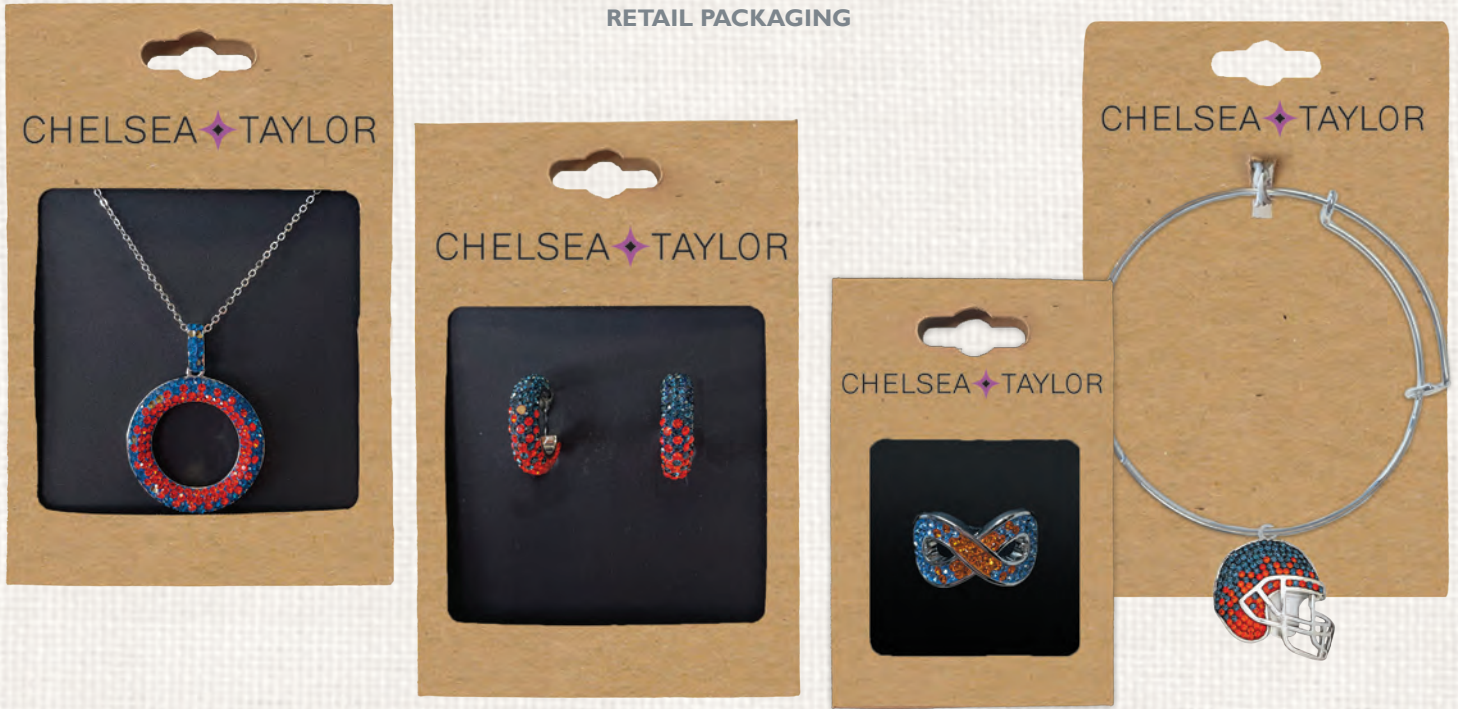

CHELSEA ✦ TAYLOR

DEVELOPED, DESIGNED, AND DISTRIBUTED BY SPIRIT PRODUCTS LTD

RETAIL PACKAGING