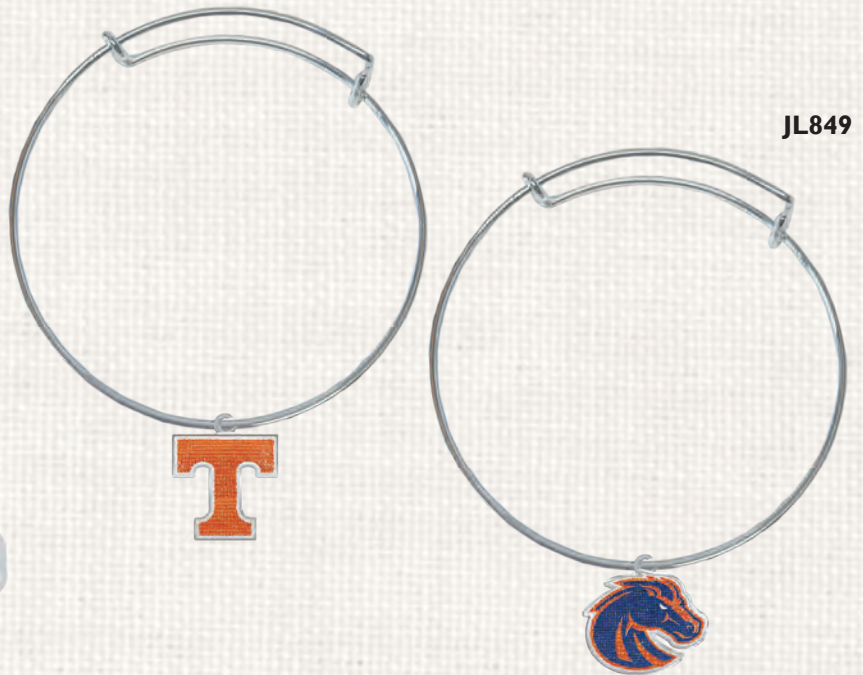

JL849

JL271