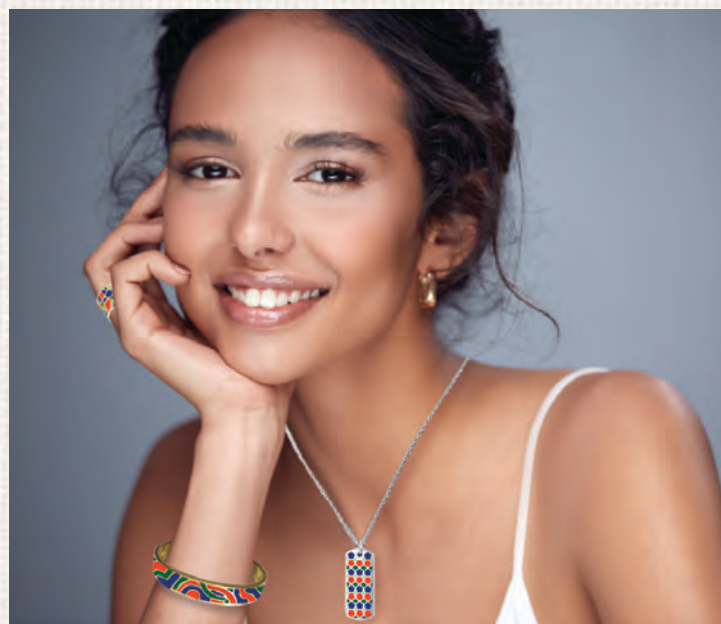

JL516

JL523

JL523 Chelsea Taylor® Taylor Cloisonne Ring

JL523 - Rhodium or Gold-Plated Brass 12-piece minimum

Hand crafted cloisonne ring custom enamel filled in school colors.

Available in sizes: 5, 6, 7 & 8.

Enamel Colors: Most Colors Are Available.

JL516 Chelsea Taylor® Cloisonne 6mm Hinged Bracelets

JL516 - Rhodium or Gold-Plated Brass 12-piece minimum

JL517 Chelsea Taylor® Cloisonne 10mm Hinged Bracelets

JL517 - Rhodium or Gold-Plated Brass 12-piece minimum

Stainless steel custom molded cloisonne bracelet, enamel filled in school colors.

Hinged for easy access. Snap closure.

Enamel Colors: Most Colors Are Available.

JL517

ABSTRACT

JL520

JL520 Chelsea Taylor® Cloisonne Pendant Necklace

JL520 - Rhodium or Gold-Plated Brass 12-piece minimum

18 inch necklace with hand crafted 0.75" cloisonne pendant custom enamel filled in school colors.

Necklace adjusts to 17 inch or 16 inch lengths.

Enamel Colors: Most Colors Are Available.