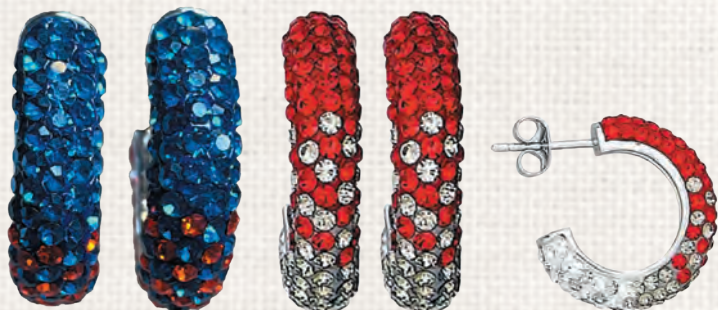

**JL809 Chelsea Taylor®
Crystal Post Hoop Earrings**

JL809 - Rhodium-Plated Brass 12-piece minimum
JL809SS - Sterling Silver 6-piece minimum
Post hoop earrings emblazoned with school
color premium quality Preciosa® Czech crystals.
Crystal Colors: Most Colors Are Available.

JL836