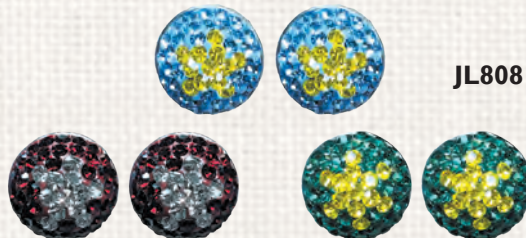

**\*SEE PAGE 13 FOR CRYSTAL COLOR CHART.**

JL807

**JL807 Chelsea Taylor®  
Crystal Drop Hoop Earrings**

JL807 - Rhodium-Plated Brass 12-piece minimum  
 JL807SS - Sterling Silver 6-piece minimum  
 Drop hoop earrings emblazoned with school color  
 premium quality Preciosa® Czech crystals.  
**Crystal Colors:** Most Colors Are Available.

JL808

**JL808 Chelsea Taylor® Crystal Stud Earrings**

JL808 - Rhodium-Plated Brass 12-piece minimum  
 JL808SS - Sterling Silver 6-piece minimum  
 Stud earrings emblazoned with school color  
 premium quality Preciosa® Czech crystals.  
**Crystal Colors:** Most Colors Are Available.